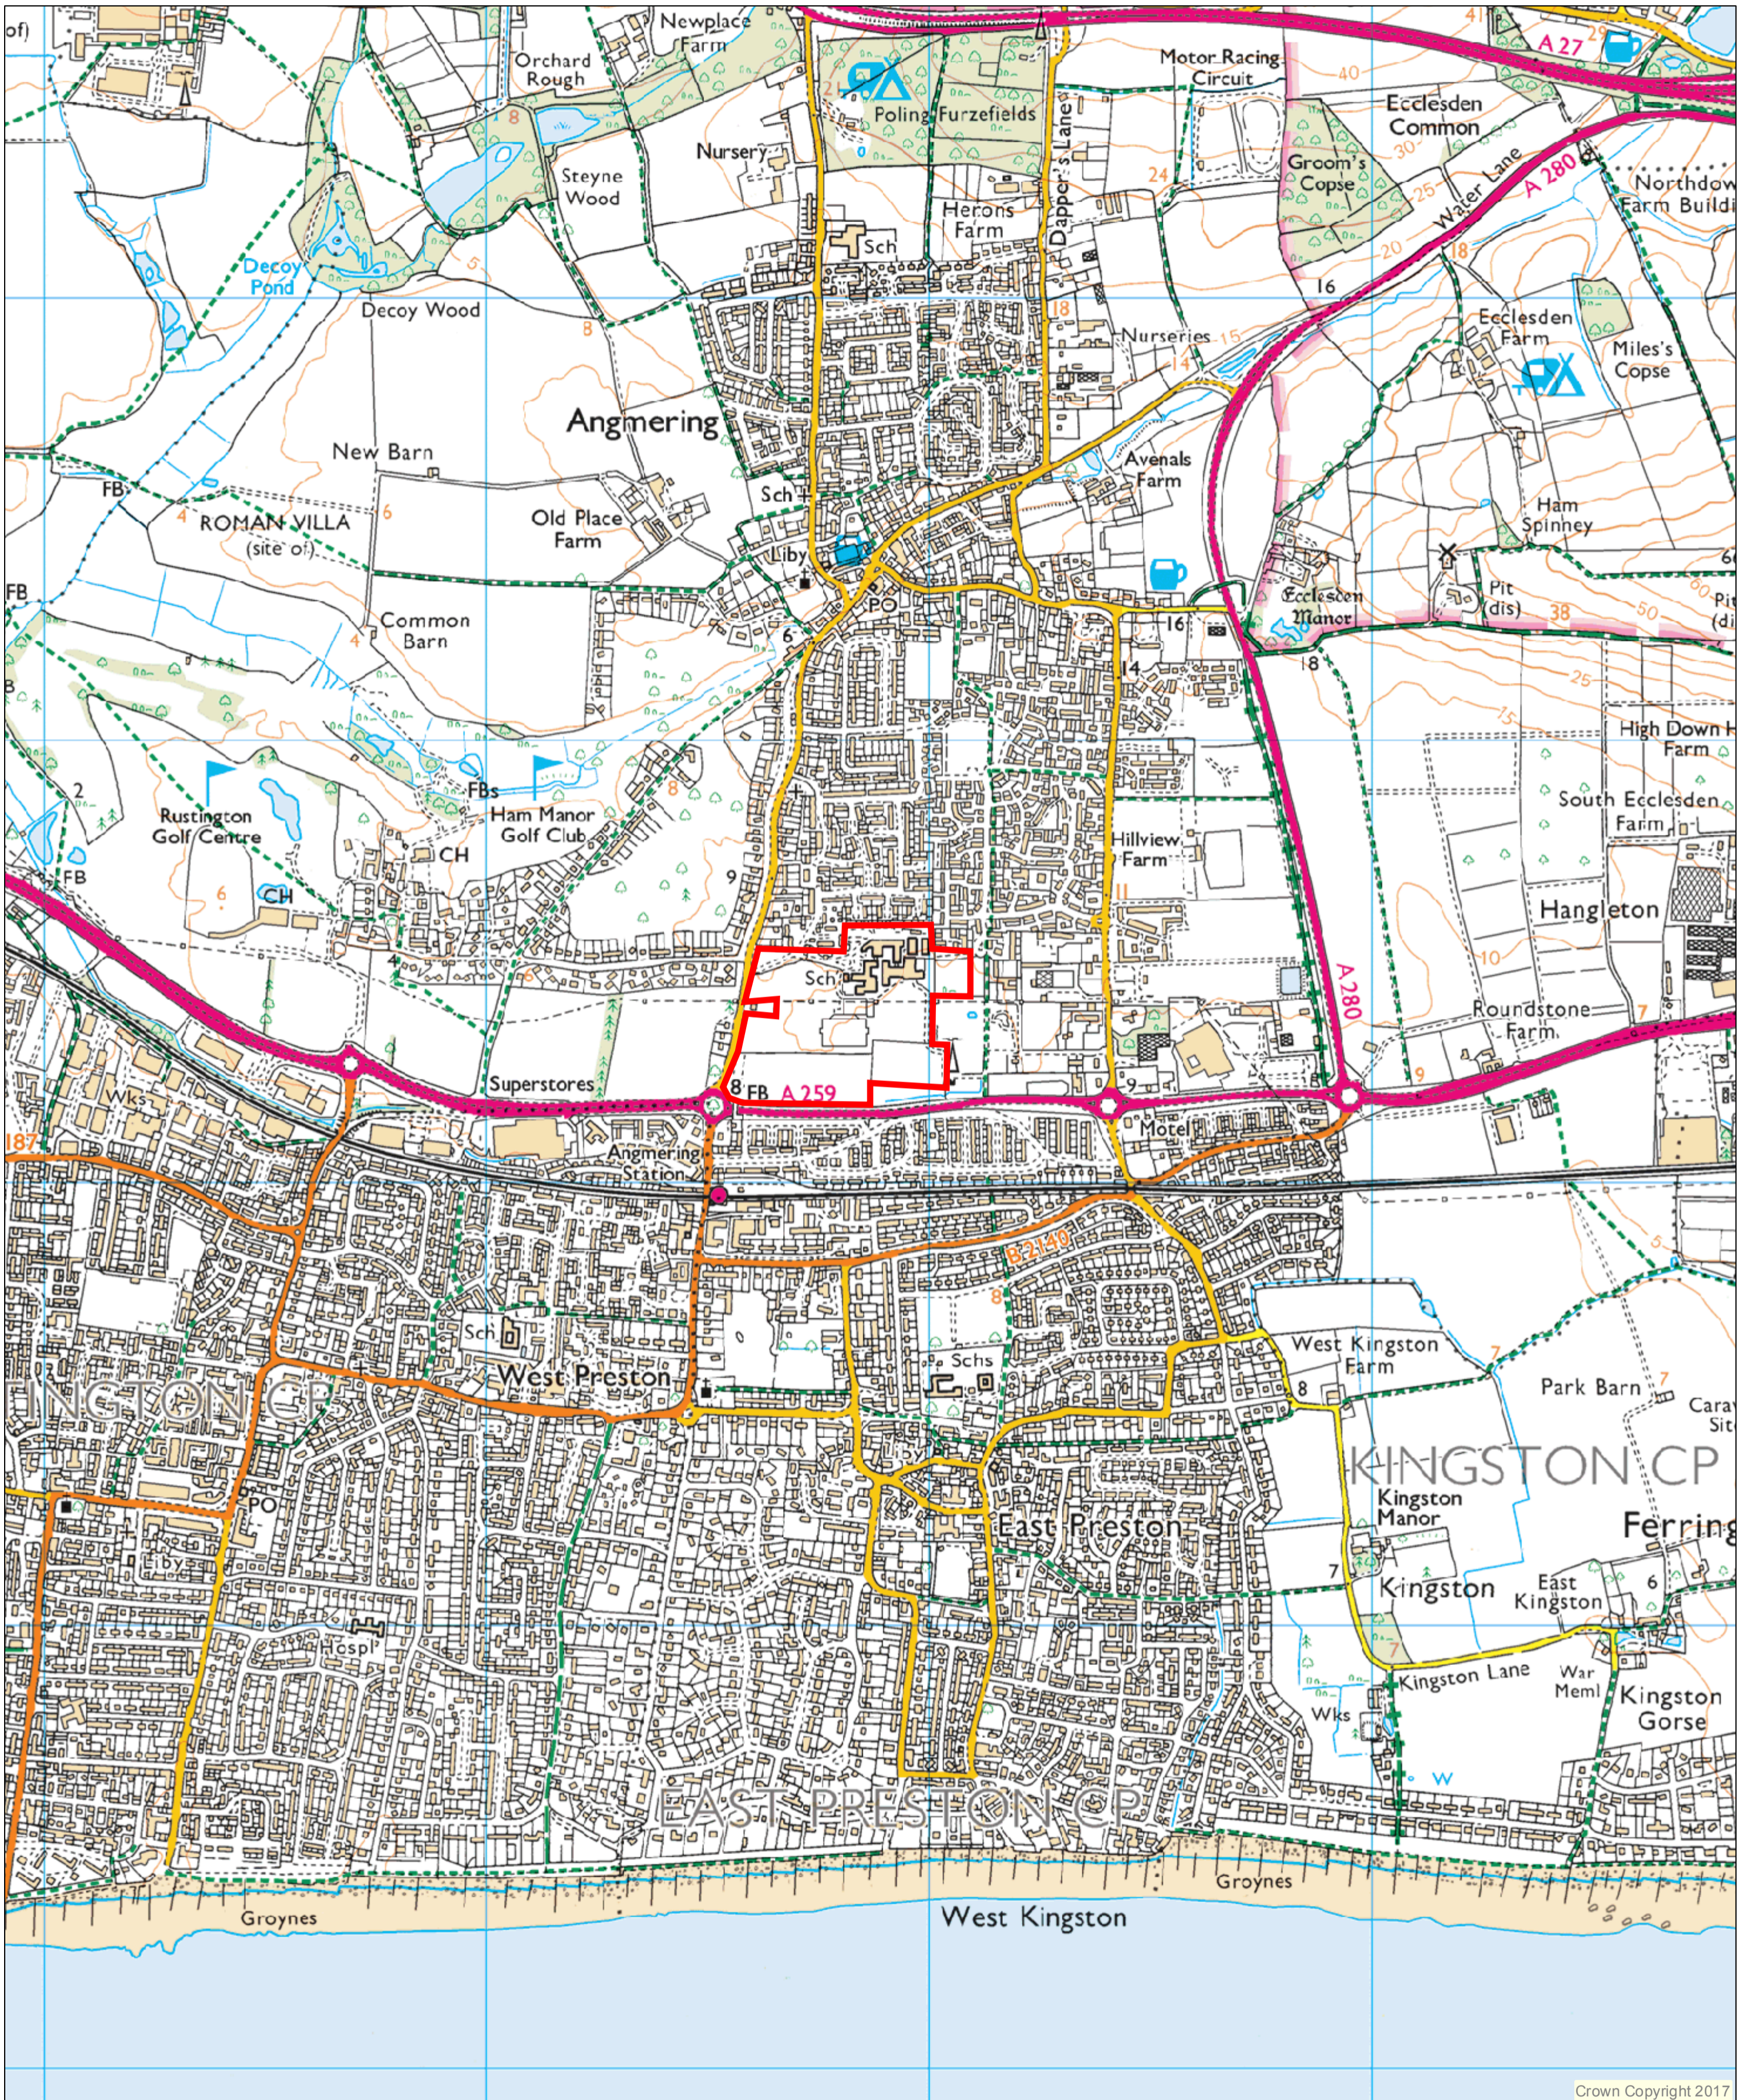

Location Plan

Crown Copyright 2017

Legend

Date:
 Author:
 Scale 1:10,000
 0 65 130 260 390 520
 Metres

Map Notes

Crown Copyright. All rights reserved.
 West Sussex County Council
 100023447 (2017)